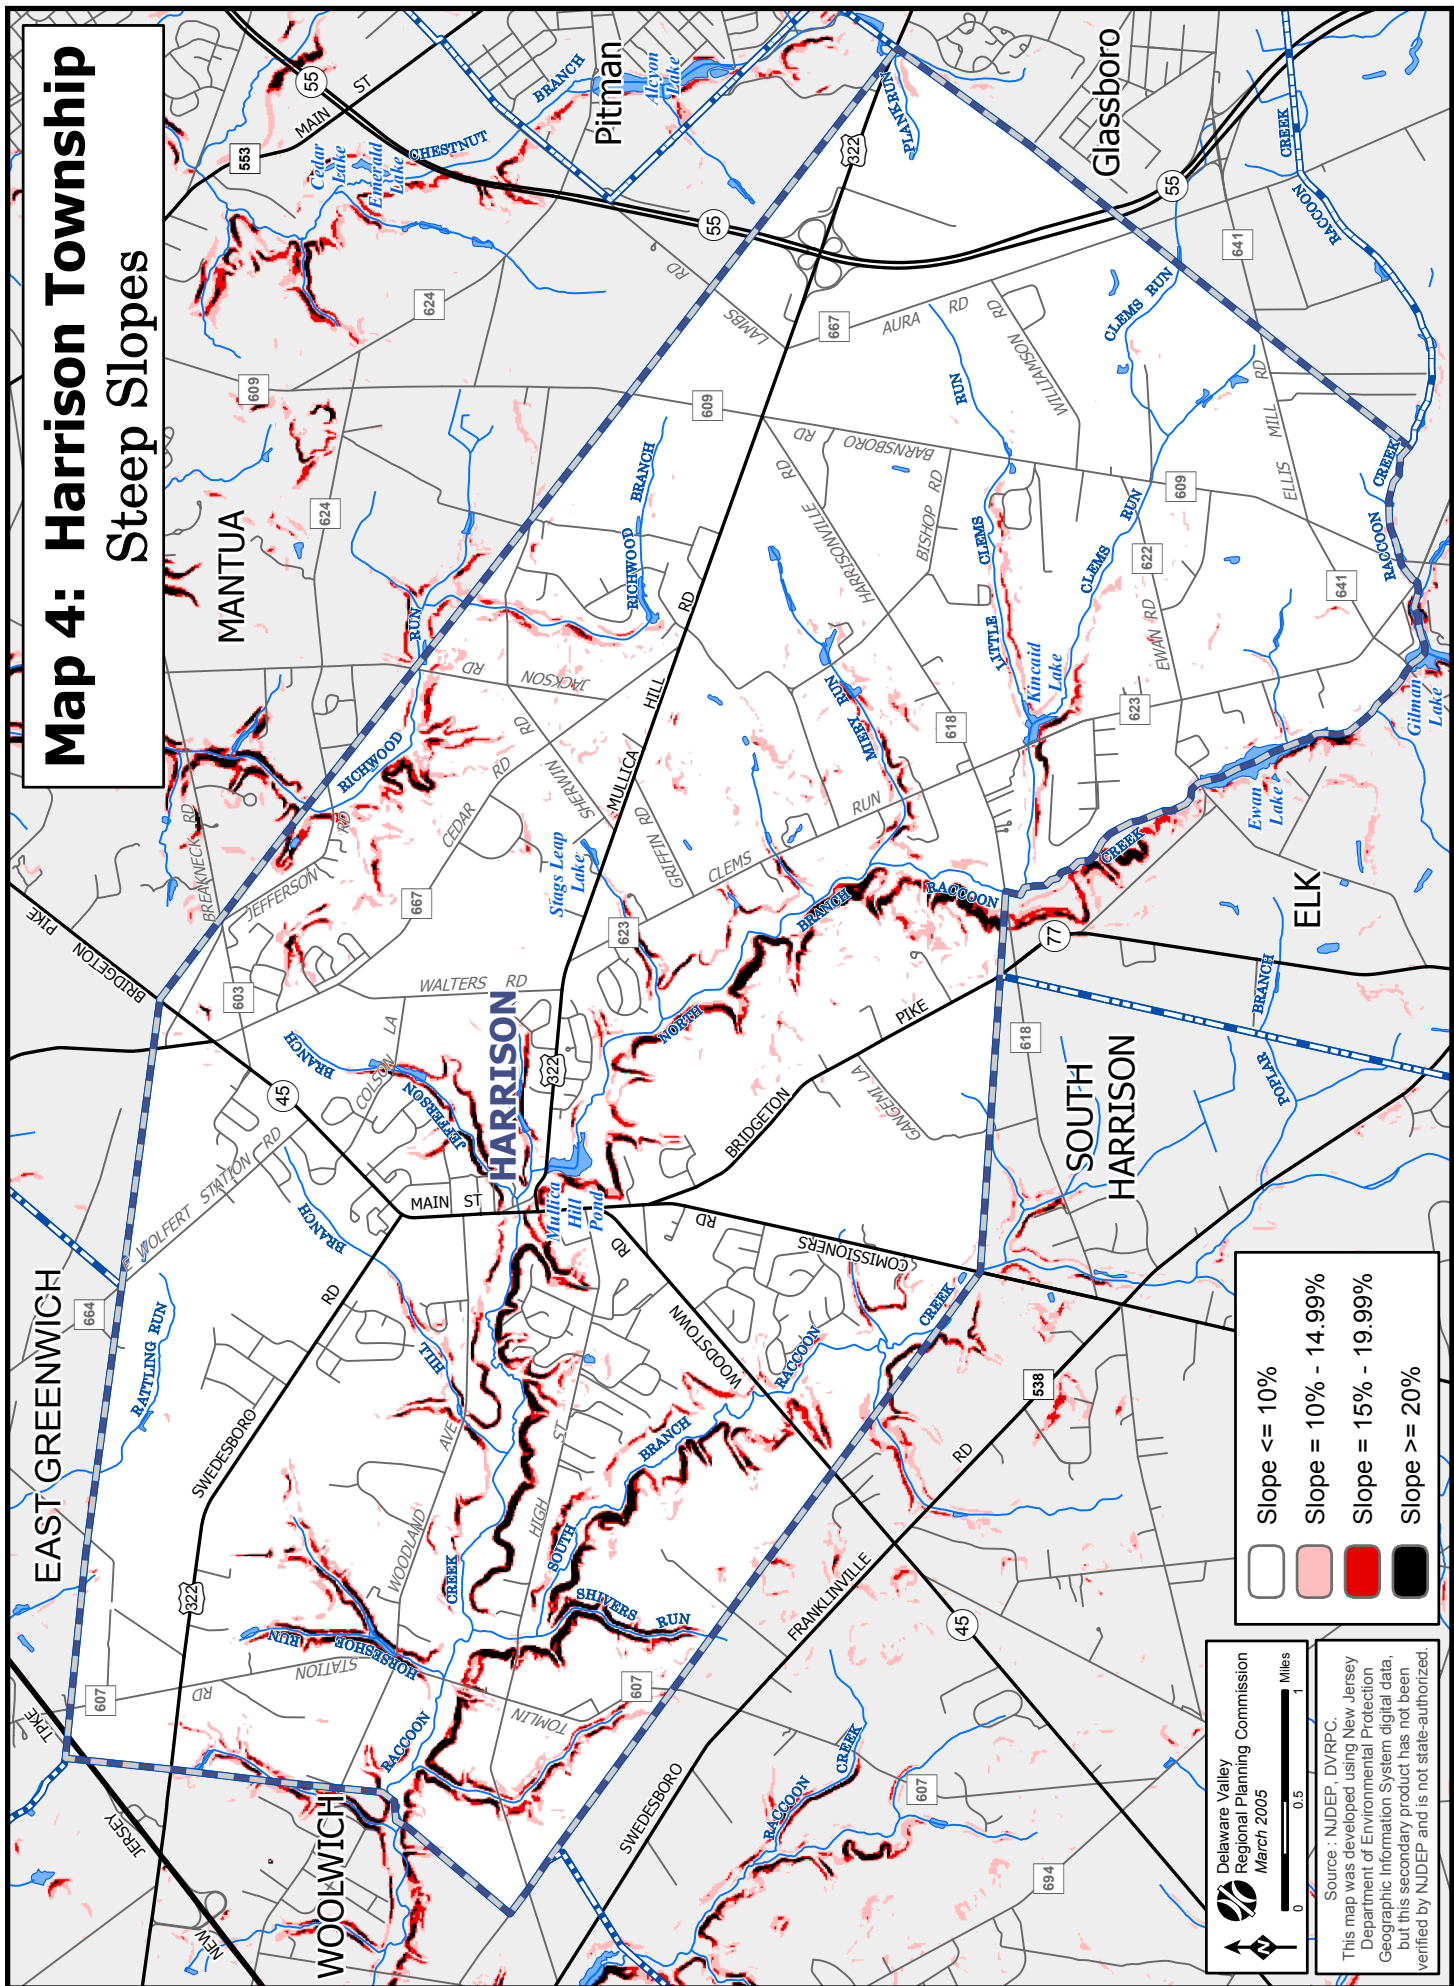

Map 4: Harrison Township Steep Slopes

Delaware Valley
Regional Planning Commission
March 2005

0 0.5 1 Miles

Source: NJDEP, DVRPC.
This map was developed using New Jersey Department of Environmental Protection Geographic Information System digital data, but this secondary product has not been verified by NJDEP, and is not state-authorized.